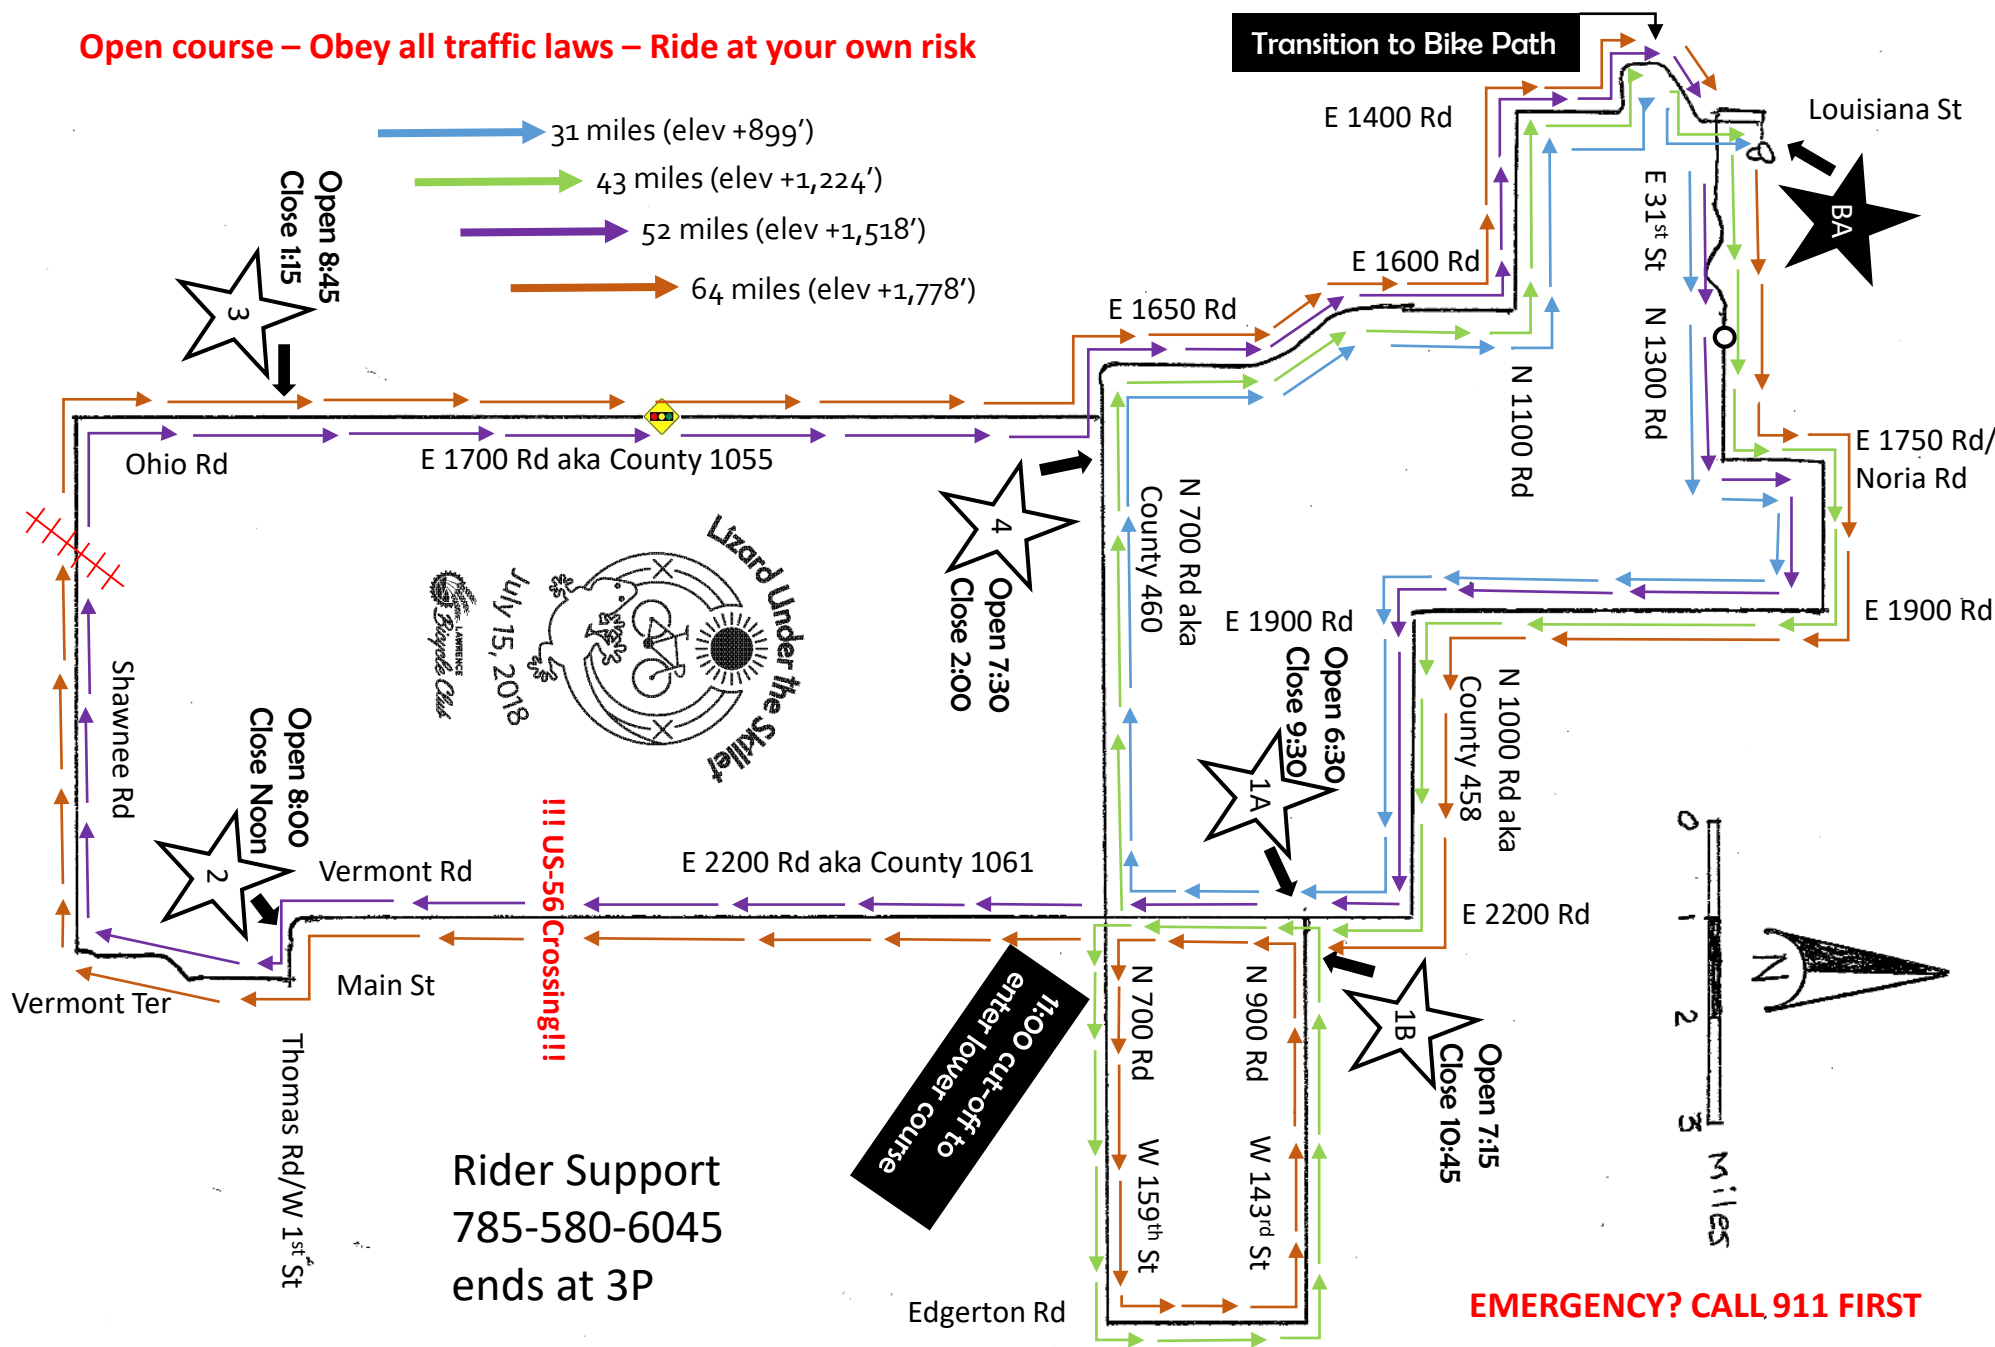

Open course – Obey all traffic laws – Ride at your own risk

Rider Support
785-580-6045
ends at 3P

**1:00 cut-off to
enter lower course**

EMERGENCY? CALL 911 FIRST

COURSE MARKING RED CHALK SPRAY DO NOT FOLLOW WHITE "1S" ARROWS