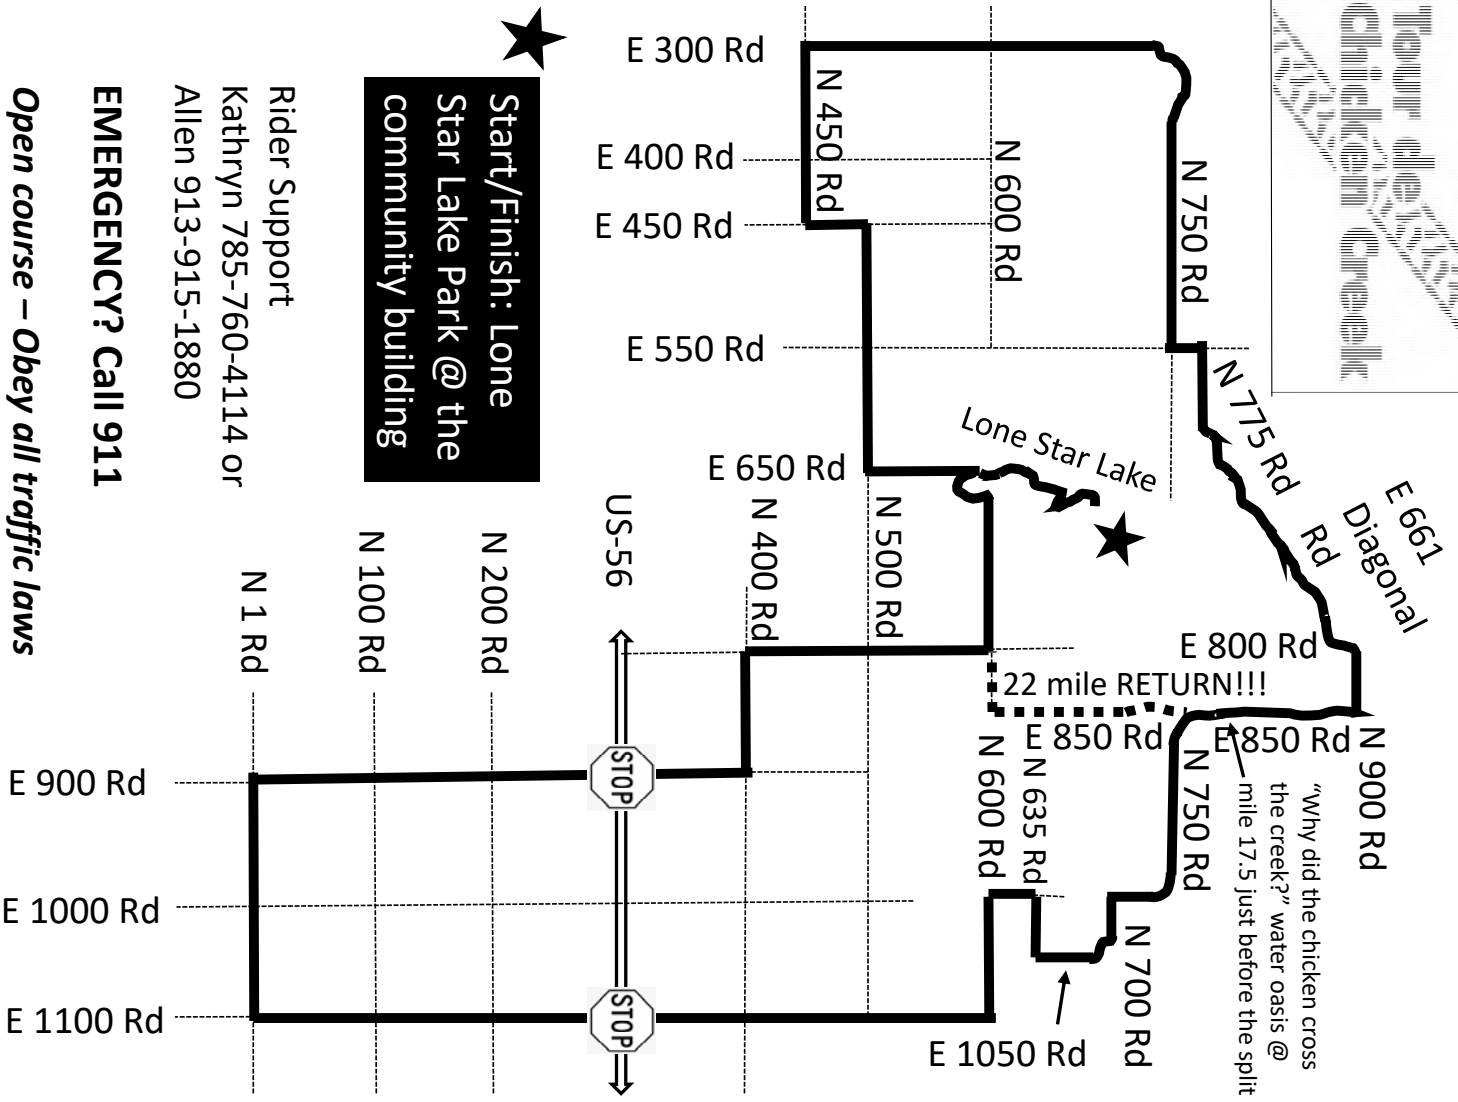

**Open course – Obey all traffic laws**

**Start/Finish: Lone Star Lake Park @ the community building**

Rider Support  
Kathryn 785-760-4114 or  
Allen 913-915-1880

**EMERGENCY? Call 911**

**Open course – Obey all traffic laws**

**Registration/Start 8-9A COURSE CLOSES @ 2P**